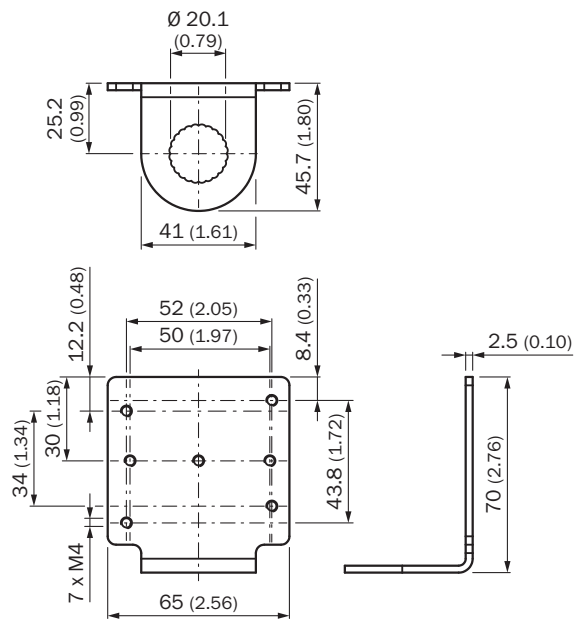

## Detailed technical data

### Technical specifications

<b>Accessory group</b>	Universal bar clamp systems
<b>Material</b>	Zinc plated steel (sheet), Zinc die cast (clamping bracket)
<b>Items supplied</b>	Universal clamp (5322626), mounting hardware
<b>Description</b>	Plate N07 for universal clamp bracket
<b>Usable for</b>	PL40A PL50A P250 V18V C110A

## Dimensional drawing (Dimensions in mm (inch))