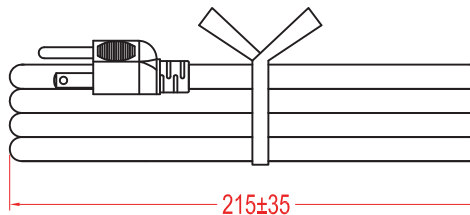

Hank Dimension