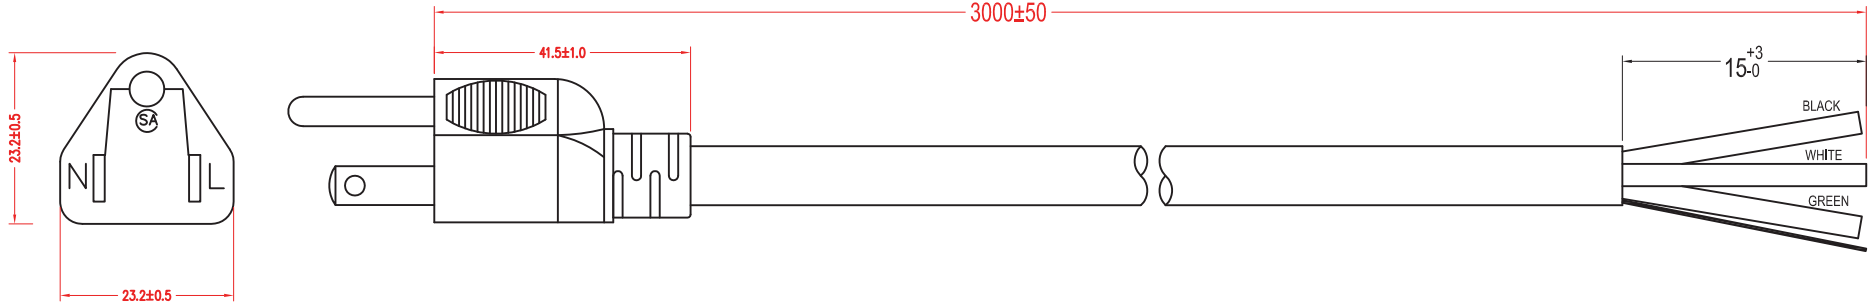

1			2			3			4			5			6			7		
PLUG COMPONENT			PLUG STRIP DIMENSION			END STRIP DIMENSION			TERMINAL COMPONENT											
COLOR	DESCRIPTION	Q'ty	R.I.J	R.O.J	COLOR	SVT 18AWGx3C 60°C Shielded Black Length 3000±50	R.O.J	R.I.J	COLOR	DESCRIPTION	TYPE									
40P BLACK	IH-104	1	6⁺¹₋₀	19 ± 1	BLACK(L)		15⁺³₋₀		BLACK(L)											
Gray color	Assembly Body 111-003-001	1	6⁺¹₋₀	19 ± 1	WHITE(N)		15⁺³₋₀		WHITE(N)											
			6⁺¹₋₀	19 ± 1	GREEN(E)		15⁺³₋₀		GREEN(E)											

Plug type

Material:

- SVT 3 x 18AWG(0.824mm²) VW-1 Shielded, 60°C 300V
- Jacket Color: Black
- E - Green; L - Black; N - White

Electrical:

- 100% Open & Short Testing
- Insulation Resistance: 100MΩ (min.)
- Voltage: 500V DC / 1 minute