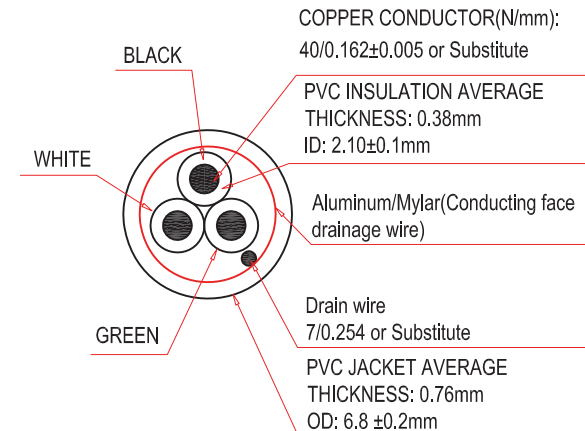

Wire Cross section

Unit: mm

Scale	Free				Date	Name	Title
TOLERANCE					Drawn	Wilson	Power cord - SVT 60°C 18AWG Open End, Shielded 3 Meters
X.	±X				Approved	Groll	ASSMANN WSW-No.
X.X	±X						AK500-OE-5-3
X.XX	±X						Drawing-No.
DIM	TOL						rev00
X.°	±X°						Sheet
X.X°	±X°						1/1
Angle	TOL	Id.	Modification	Date	Name	Replace