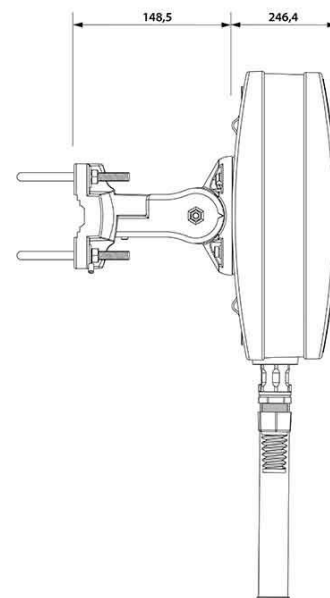

HEADQUARTER:

Wireless Instruments sp. z o.o.

ul. Kościuszki 27

52-116 Iwiny

POLAND

sales@quwireless.com

tel 1. +48 601 366 369

tel 2. +48 577 667 761

www.quwireless.com