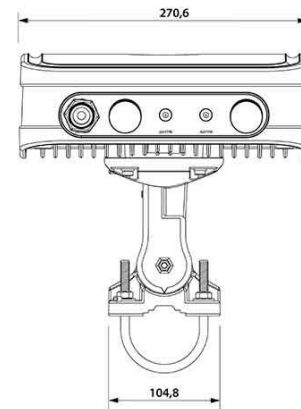

HEADQUARTER:

Wireless Instruments sp. z o.o.

ul. Kościuszki 27

52-116 Iwiny

POLAND

sales@quwireless.com

tel 1. +48 601 366 369

tel 2. +48 577 667 761

www.quwireless.com