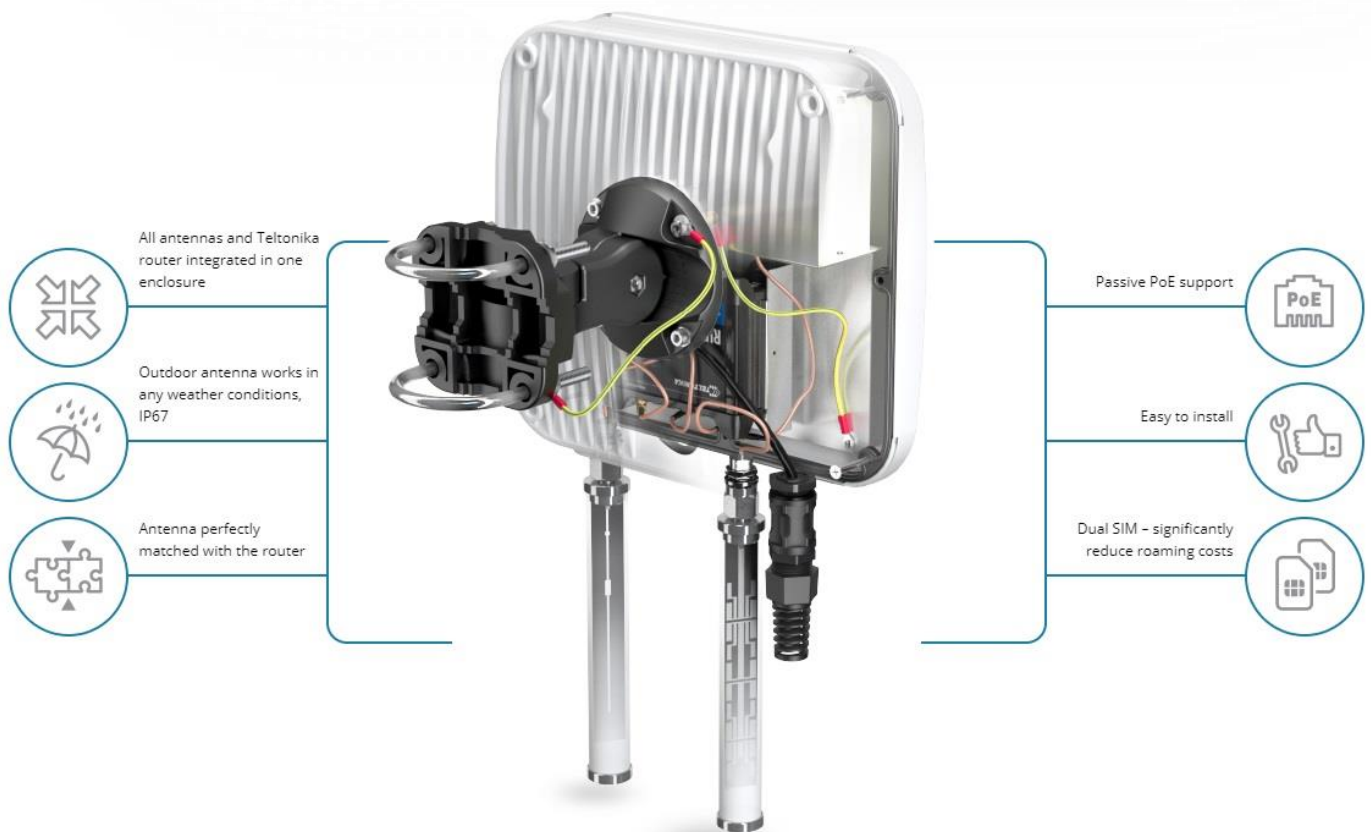

QuMax for RUT900/950

**INTEGRATED OUTDOOR MULTI BAND HIGH POWER LTE DIRECTIONAL ANTENNA +
OUTDOOR WI-FI OMNI ANTENNA + PLACE TO INSTALL TELTONIKA RUT950 OR 900
(ALL-IN-ONE)**

QuMAX offers the most powerful directional LTE antenna of all QuWireless antennas. It is dedicated to connections with long distance to base station. It is designed to have Teltonika RUT950 or RUT900 router installed inside IP67 enclosure. It is the first choice for fixed installations in industrial environment. It has embedded also outdoor Wi-Fi omni antennas.

OUTDOOR

Use Teltonika router wherever you want

ANTENNA

Maximize your signal with QuWireless antennas

SOLUTION

Plug Teltonika router and you are good to go

LTE SPECIFICATION

FREQUENCY	0.694-0.96 GHz 1.7 - 2.2 GHz 2.2 - 2.7 GHz
GAIN	4 dBi 5 dBi 6 dBi
VSWR	<1.50, max <2.00 <1.30, max <1.60 <1.30, max <1.60
BEAMWIDTH	90°/90° +/- 30° 90°/90° +/- 30° 90°/90° +/- 30°
POLARIZATION	Vertical
IMPEDANCE	50 Ω

MATERIALS	ABS, aluminum, PTFE, Fiberglass
INGRESS PROTECTION	IP67
DIMENSIONS	272 x 276 x 96 mm 10.71 x 10.87 x 3.78 inch
WEIGHT	1.8 kg 3.97 lbs
OPERATING TEMPERATURE	From -40°C to 75°C From -40°F to 167°F

DEVICE SPECIFICATION

DIMENSIONS

Dual SIM 3G industrial cellular router with WiFi and multiple Ethernet interfaces. Highly secure and reliable

OpenWrt based router for most demanding low bandwidth applications where advanced networking functionality is needed.