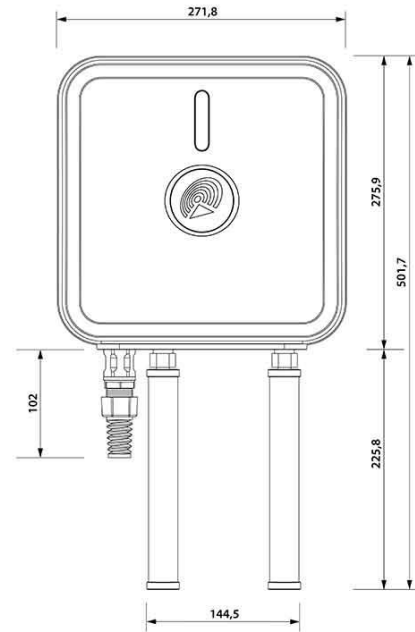

HEADQUARTER:

Wireless Instruments sp. z o.o.

ul. Kościuszki 27

52-116 Iwiny

POLAND

sales@quwireless.com

tel 1. +48 601 366 369

tel 2. +48 577 667 761

www.quwireless.com