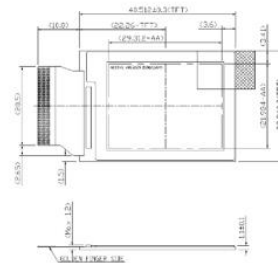

Reinstatement letter for **E2271CS021**

Pervasive Displays announces that model name: E2271CS021 is still under production now.

Model name	E2144CS021	
Size / Driver IC	1.44" / eTC	inch
Resolution	128(H) x 96(V)	pixel
Active Area	29.3 (H) x 22 (V)	mm
Outline Dimension	40.5 (H) x 28.8 (V) x 1.0(T)	mm
Pixel Density	111	dpi
E Ink Film	Aurora Mb, Black / White	
Operation Temperature	0~50	°C
Weight	2.86	g